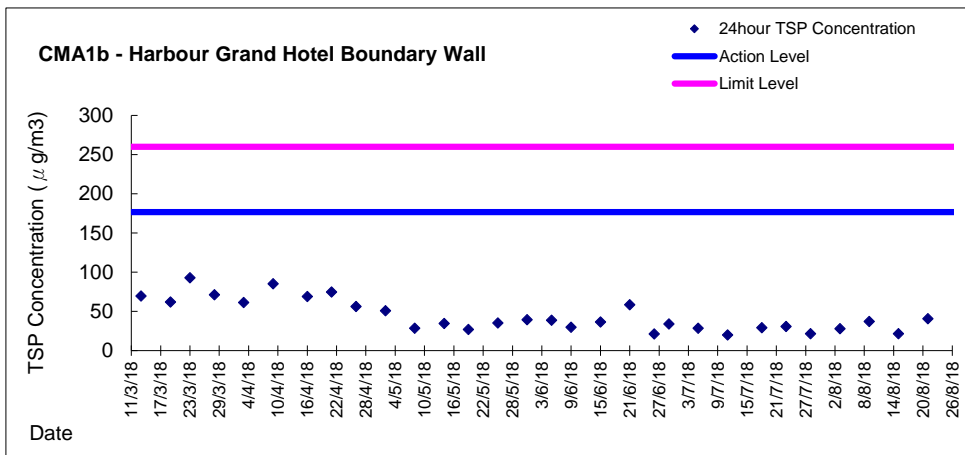

Graphic Presentation of 1 hour TSP Result

Graphic Presentation of 1 hour TSP Result

Graphic Presentation of 1 hour TSP Result

Graphic Presentation of 24 hour TSP Result

Graphic Presentation of 24 hour TSP Result

Graphic Presentation of 24 hour TSP Result