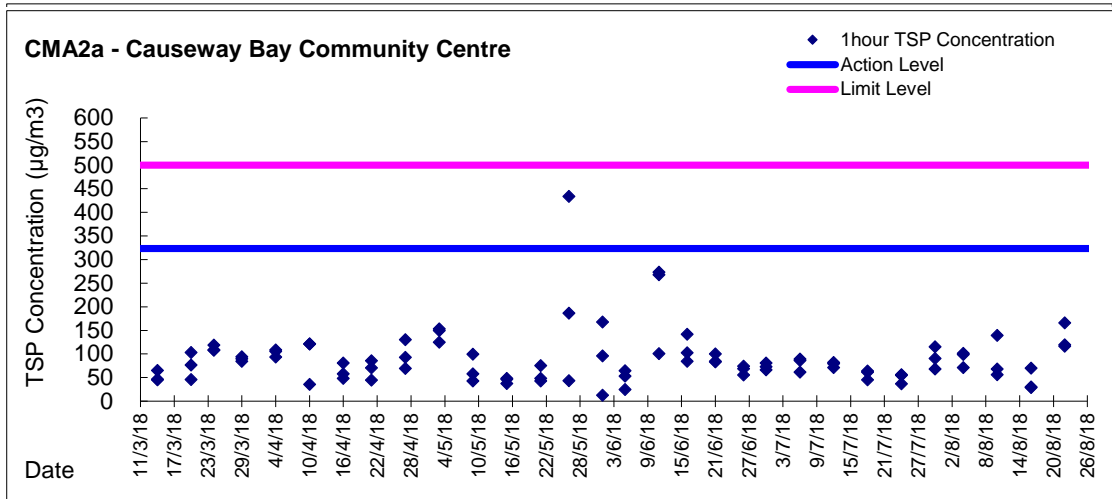

Graphic Presentation of 1 hour TSP Result

Graphic Presentation of 1 hour TSP Result

Graphic Presentation of 1 hour TSP Result

Graphic Presentation of 24 hour TSP Result

Graphic Presentation of 24 hour TSP Result

Graphic Presentation of 24 hour TSP Result