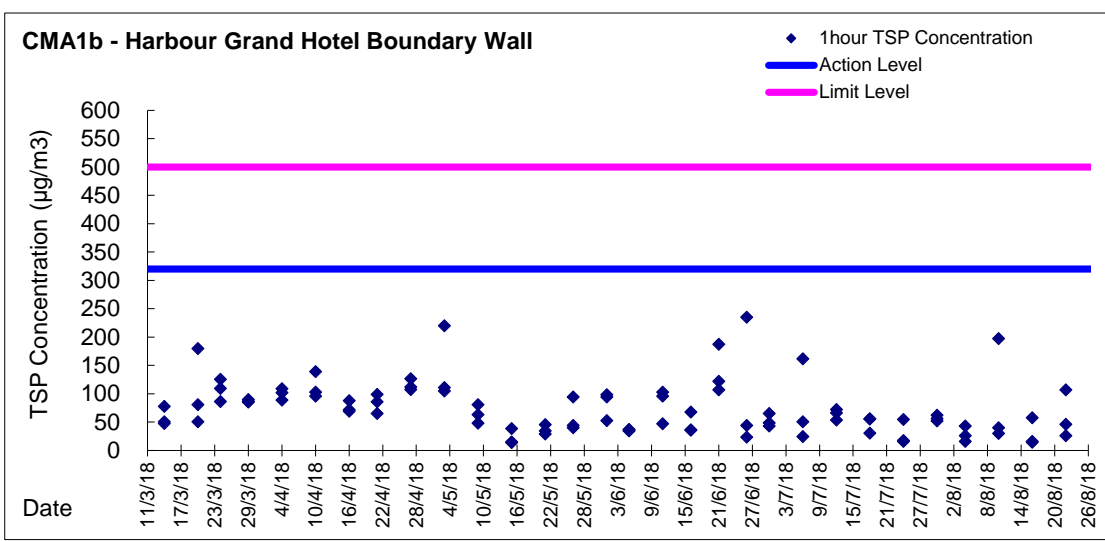

Graphic Presentation of 1 hour TSP Result

Graphic Presentation of 1 hour TSP Result

Graphic Presentation of 1 hour TSP Result

Graphic Presentation of 24 hour TSP Result

Graphic Presentation of 24 hour TSP Result

Graphic Presentation of 24 hour TSP Result