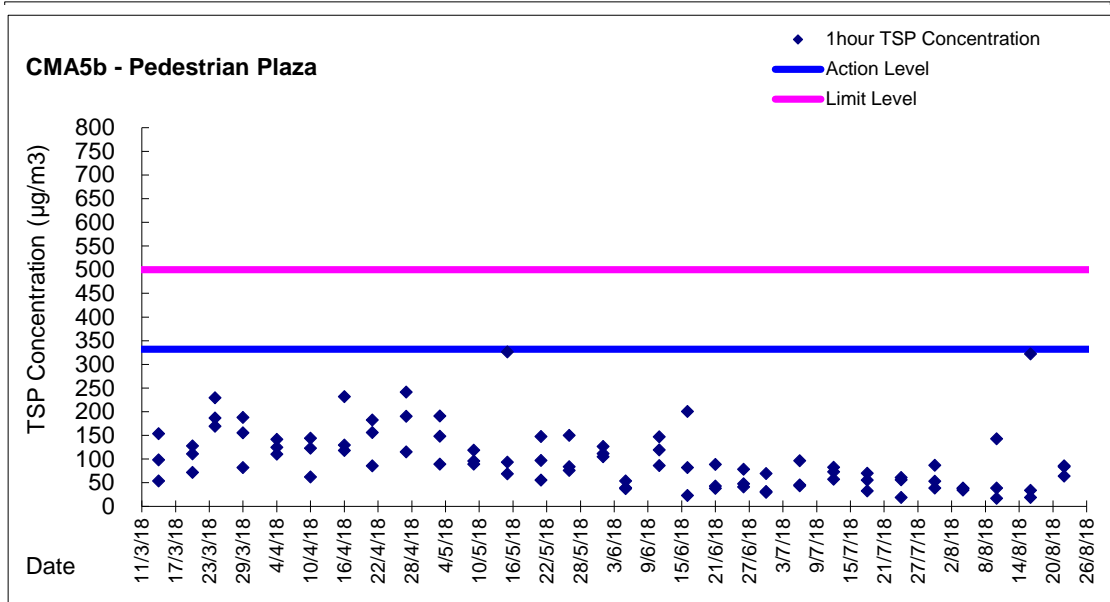

Graphic Presentation of 1 hour TSP Result

Graphic Presentation of 1 hour TSP Result

Graphic Presentation of 1 hour TSP Result

Graphic Presentation of 24 hour TSP Result

Graphic Presentation of 24 hour TSP Result

Graphic Presentation of 24 hour TSP Result