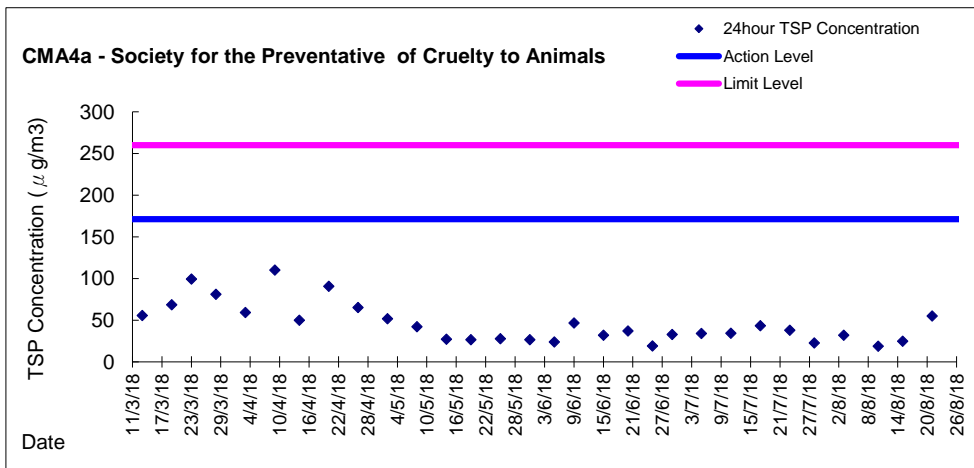

Graphic Presentation of 1 hour TSP Result

Graphic Presentation of 1 hour TSP Result

Graphic Presentation of 1 hour TSP Result

Graphic Presentation of 24 hour TSP Result

Graphic Presentation of 24 hour TSP Result

Graphic Presentation of 24 hour TSP Result