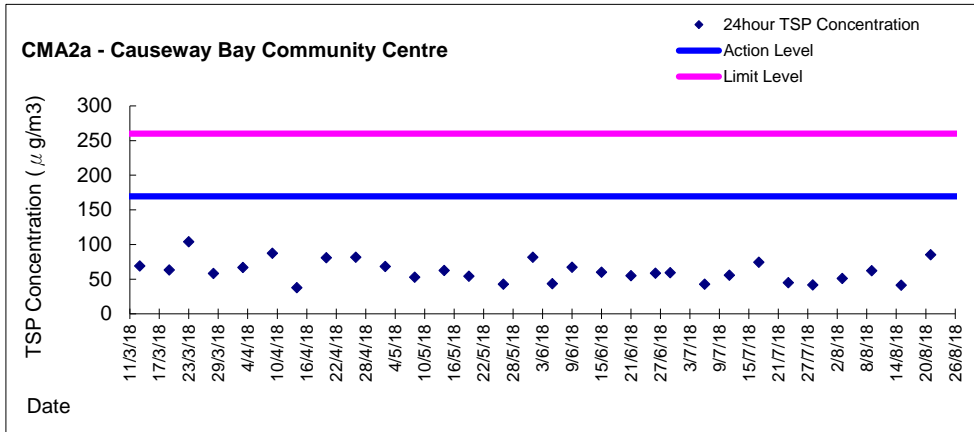

Graphic Presentation of 1 hour TSP Result

Graphic Presentation of 1 hour TSP Result

Graphic Presentation of 1 hour TSP Result

Graphic Presentation of 24 hour TSP Result

Graphic Presentation of 24 hour TSP Result

Graphic Presentation of 24 hour TSP Result