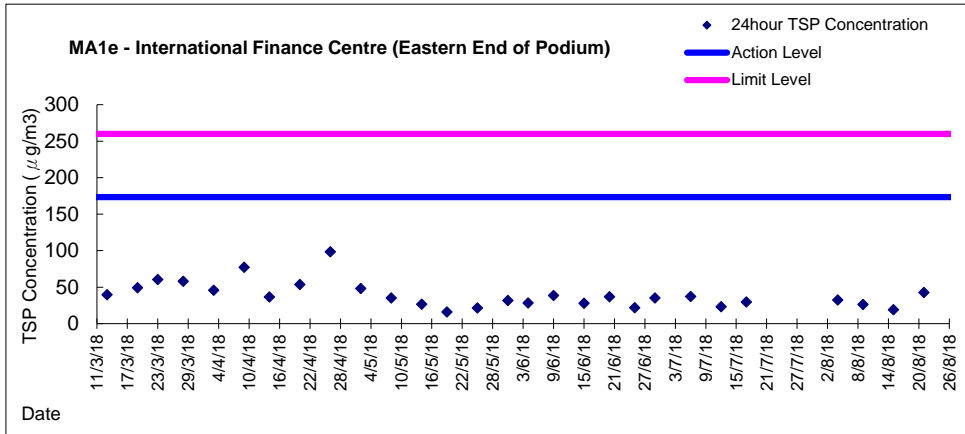

Graphic Presentation of 1 hour TSP Result

Graphic Presentation of 1 hour TSP Result

Graphic Presentation of 1 hour TSP Result

Graphic Presentation of 24 hour TSP Result

Graphic Presentation of 24 hour TSP Result

Graphic Presentation of 24 hour TSP Result