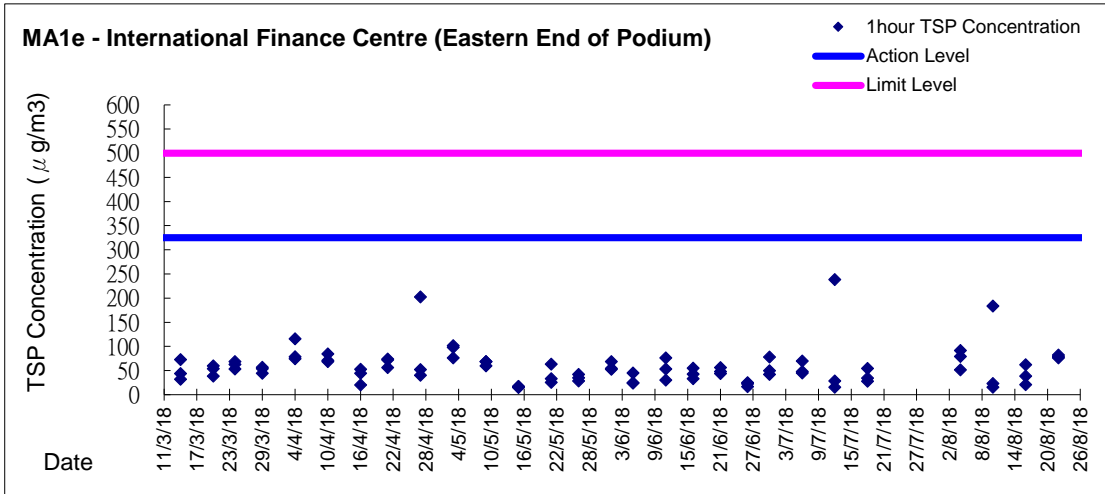

Graphic Presentation of 1 hour TSP Result

Graphic Presentation of 1 hour TSP Result

Graphic Presentation of 1 hour TSP Result

Graphic Presentation of 24 hour TSP Result

Graphic Presentation of 24 hour TSP Result

Graphic Presentation of 24 hour TSP Result