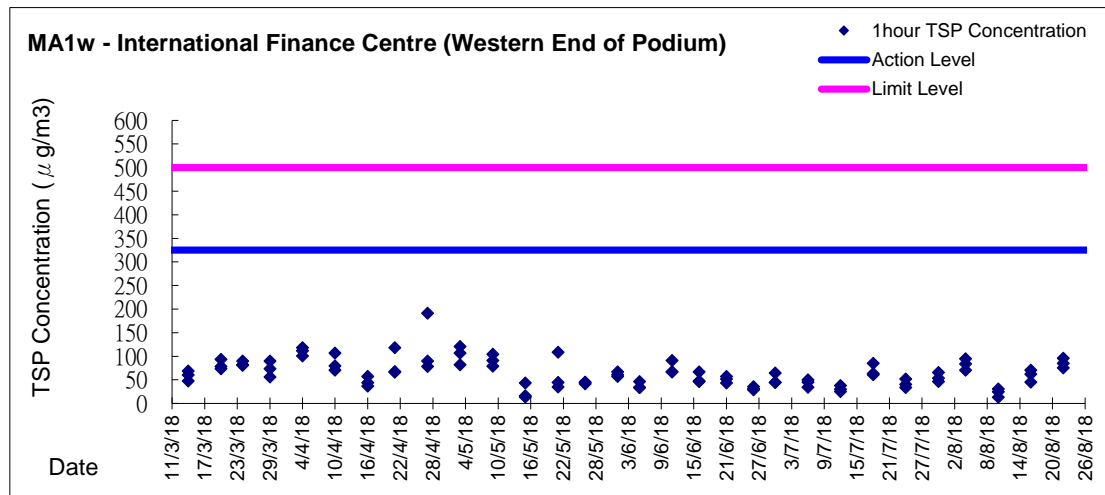

Graphic Presentation of 1 hour TSP Result

Graphic Presentation of 1 hour TSP Result

Graphic Presentation of 1 hour TSP Result

Graphic Presentation of 24 hour TSP Result

Graphic Presentation of 24 hour TSP Result

Graphic Presentation of 24 hour TSP Result