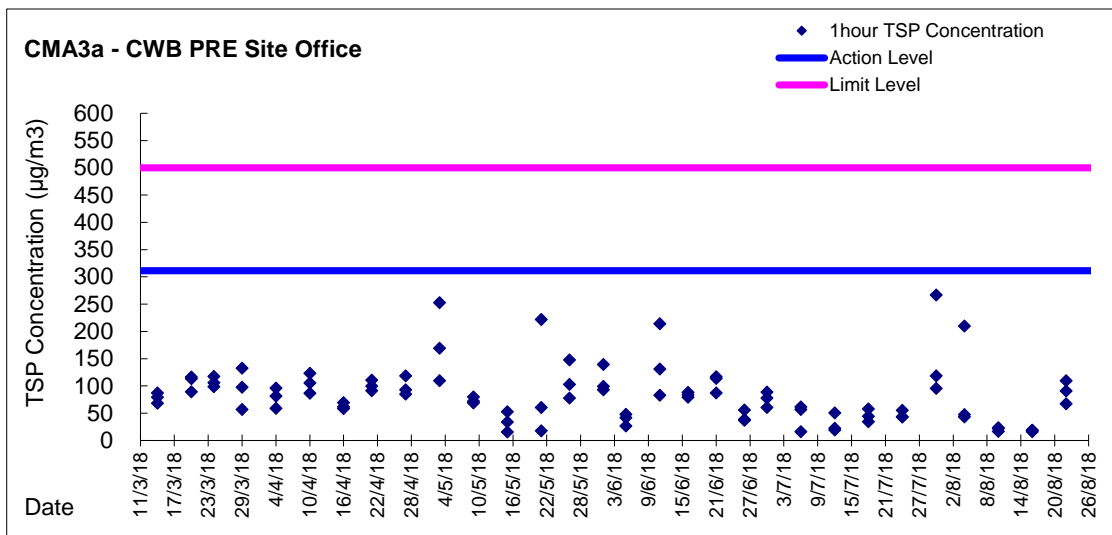

Graphic Presentation of 1 hour TSP Result

Graphic Presentation of 1 hour TSP Result

Graphic Presentation of 1 hour TSP Result

Graphic Presentation of 24 hour TSP Result

Graphic Presentation of 24 hour TSP Result

Graphic Presentation of 24 hour TSP Result