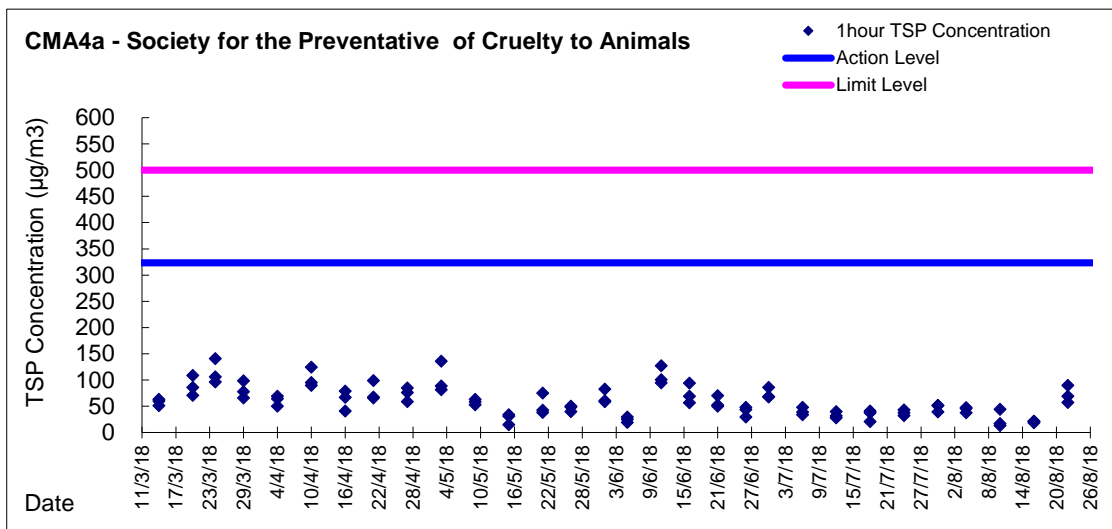

Graphic Presentation of 1 hour TSP Result

Graphic Presentation of 1 hour TSP Result

Graphic Presentation of 1 hour TSP Result

Graphic Presentation of 24 hour TSP Result

Graphic Presentation of 24 hour TSP Result

Graphic Presentation of 24 hour TSP Result