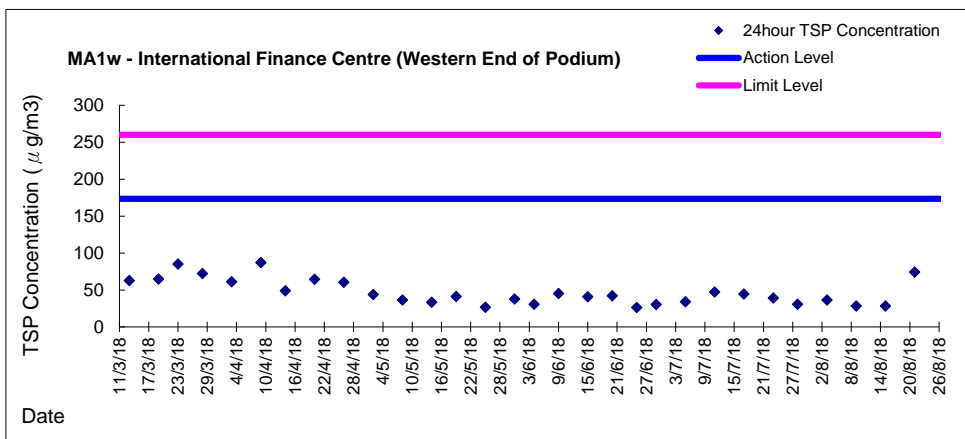

Graphic Presentation of 1 hour TSP Result

Graphic Presentation of 1 hour TSP Result

Graphic Presentation of 1 hour TSP Result

Graphic Presentation of 24 hour TSP Result

Graphic Presentation of 24 hour TSP Result

Graphic Presentation of 24 hour TSP Result