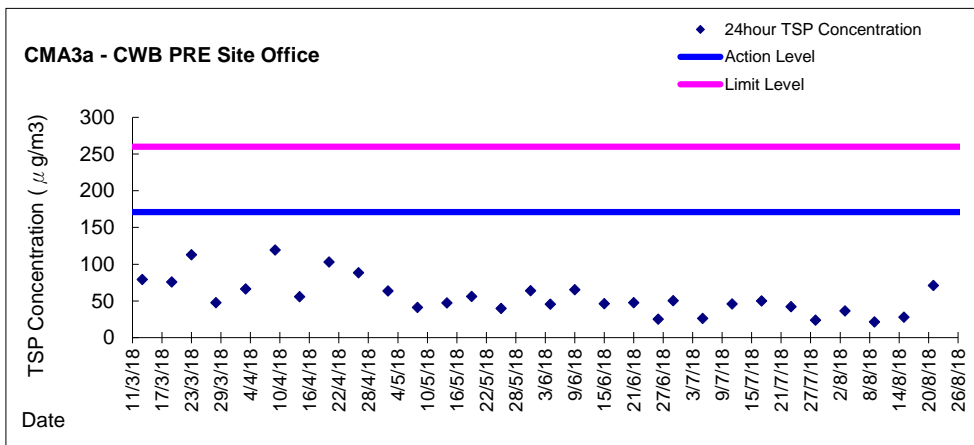

Graphic Presentation of 1 hour TSP Result

Graphic Presentation of 1 hour TSP Result

Graphic Presentation of 1 hour TSP Result

Graphic Presentation of 24 hour TSP Result

Graphic Presentation of 24 hour TSP Result

Graphic Presentation of 24 hour TSP Result